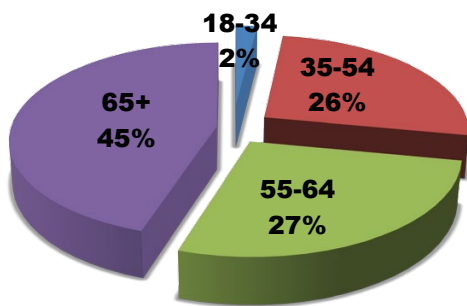

## CUME AUDIENCE:

POPULATION 18+ ..... 121,873  
 LISTEN TO WCLO ..... 45,093  
 CUME HOUSEHOLDS ..... 68,566  
 HHs LISTENING TO WCLO ..... 25,369

## ROCK COUNTY DEMOGRAPHICS (2015)

TOTAL POPULATION ..... 161,488  
 MEDIAN AGE ..... 38.6  
 PROJECTED HOUSEHOLD GROWTH..0.07%  
 MEDIAN HOUSEHOLD INCOME ..... \$55,664  
 HOME OWNERSHIP ..... 69.8%

Source: unitedstatescensus.gov

SOURCE: LEAD RESEARCH

## AGES OF SURVEY RESPONDENTS WHO CONSIDER WCLO THEIR FAVORITE STATION

SOURCE: 2016 TROY RESEARCH BRAND AWARENESS STUDY