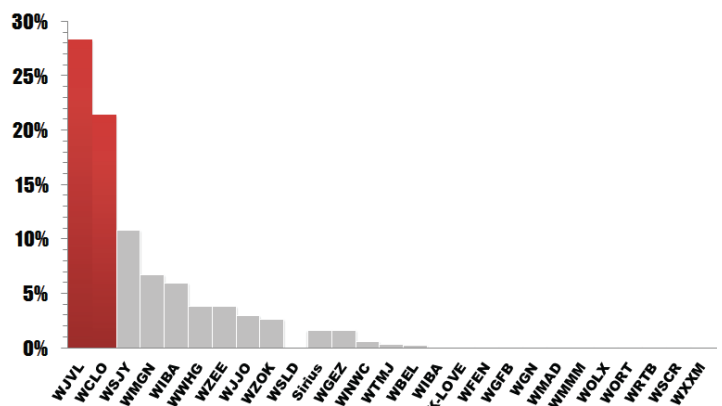

SURVEY APRIL 2016: "WHICH STATION DID YOU LISTEN TO MOST IN THE LAST WEEK?"

SOURCE: 2016 TROY RESEARCH BRAND AWARENESS STUDY