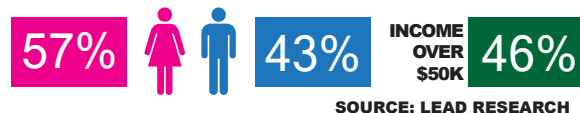

## CUME AUDIENCE:

POPULATION 18+ ..... 121,873  
 LISTEN TO WCLO ..... 45,093  
 CUME HOUSEHOLDS ..... 68,566  
 HHs LISTENING TO WCLO ..... 25,369

## ROCK COUNTY DEMOGRAPHICS (2015)

TOTAL POPULATION ..... 161,488  
 MEDIAN AGE ..... 38.6  
 PROJECTED HOUSEHOLD GROWTH..0.07%  
 MEDIAN HOUSEHOLD INCOME ..... \$55,664  
 HOME OWNERSHIP ..... 69.8%

Source: unitedstatescensus.gov