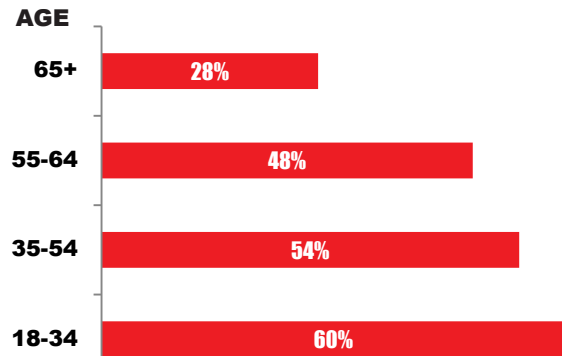

ROCK COUNTY DEMOGRAPHICS (2015)

TOTAL POPULATION	161,488
MEDIAN AGE	38.6
PROJECTED HOUSEHOLD GROWTH..	0.07%
MEDIAN HOUSEHOLD INCOME	\$55,664
HOME OWNERSHIP	69.8%

source: unitedstatescensus.gov

AUDIENCE PROFILE

SOURCE: LEEDE RESEARCH

AGES OF SURVEY RESPONDENTS WHO CONSIDER WJVL THEIR FAVORITE STATION

SOURCE: 2016 TROY RESEARCH BRAND AWARENESS STUDY

PERCENT OF ROCK COUNTY RESIDENTS BY AGE WHO LISTEN TO WJVL IN A TYPICAL WEEK