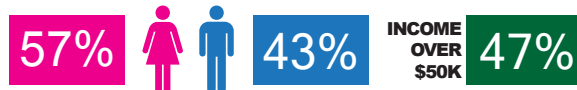

WINNER OF NINE 2015
 WISCONSIN BROADCASTERS ASSOCIATION
"AWARDS OF EXCELLENCE"

51% OF ROCK COUNTY LISTENS TO WJVL!

CUME AUDIENCE:

POPULATION 18+	121,873
LISTEN TO WJVL	62,155
CUME HOUSEHOLDS	68,566
HHs LISTENING TO WJVL	34,968

ROCK COUNTY DEMOGRAPHICS (2015)

TOTAL POPULATION	161,488
MEDIAN AGE	38.6
PROJECTED HOUSEHOLD GROWTH..	0.07%
MEDIAN HOUSEHOLD INCOME	\$55,664
HOME OWNERSHIP	69.8%

source: unitedstatescensus.gov

AUDIENCE PROFILE