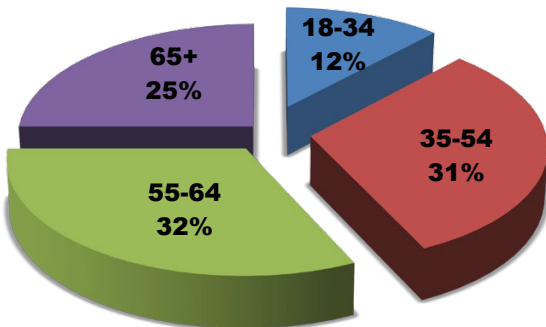

WINNER OF NINE 2015
 WISCONSIN BROADCASTERS ASSOCIATION
"AWARDS OF EXCELLENCE"

51% OF ROCK COUNTY LISTENS TO WJVL!

CUME AUDIENCE:

POPULATION 18+	121,873
LISTEN TO WJVL	62,155
CUME HOUSEHOLDS	68,566
HHs LISTENING TO WJVL	34,968

ROCK COUNTY DEMOGRAPHICS (2015)

TOTAL POPULATION	161,488
MEDIAN AGE	38.6
PROJECTED HOUSEHOLD GROWTH..	0.07%
MEDIAN HOUSEHOLD INCOME	\$55,664
HOME OWNERSHIP	69.8%

source: unitedstatescensus.gov

AUDIENCE PROFILE

SOURCE: LEEDE RESEARCH

AGES OF SURVEY RESPONDENTS WHO CONSIDER WJVL THEIR FAVORITE STATION

SOURCE: 2016 TROY RESEARCH BRAND AWARENESS STUDY

PERCENT OF ROCK COUNTY RESIDENTS BY AGE WHO LISTEN TO WJVL IN A TYPICAL WEEK